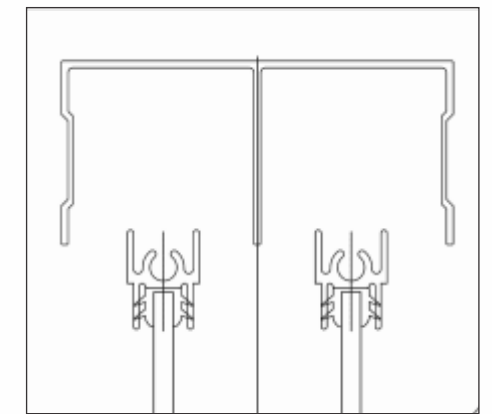

F2C wardrobes

Finish: **Lacquered Glass,
Sandwich Glass**

Design: **RP-U72**

U-FRAME