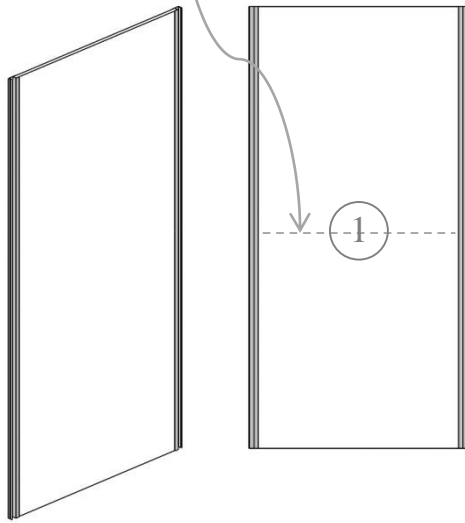

SPACEWOOD

Modern Living Furniture

MAX-06 SLIDING WARDROBE

MAX-06: SLIDING WR DOOR TYPE:

Decorative Aluminium or Plastic Profile/ Section can be used in single Piece panel shutter (Optional as per design requirement)

1 PIECE DOOR (1P)

2 PIECE DOOR (2P)

3 PIECE DOOR (3P)

MAX-06: SLIDING WR INTERNAL OPTIONS- A, B & C

*Gallery Shelf - Pull out shelf
(Optional)*

WARDROBE INTERNAL OPTIONS:

For 2D and 3D Sliding wardrobe, internal can be any combination from Options A, B & C as per the requirement.

SN	ITEM	DIMENSIONS (MM)	FEATURES
1	Sliding Wardrobe	2000(W)X585(D)X2100(H)	

MAX-06: SLIDING WARDROBE VERTICAL PULL HANDLE:

*Vertical Pull Handle,
Sleek Metal Handle Section
Finish:
Anodizing or Powder Coating.*