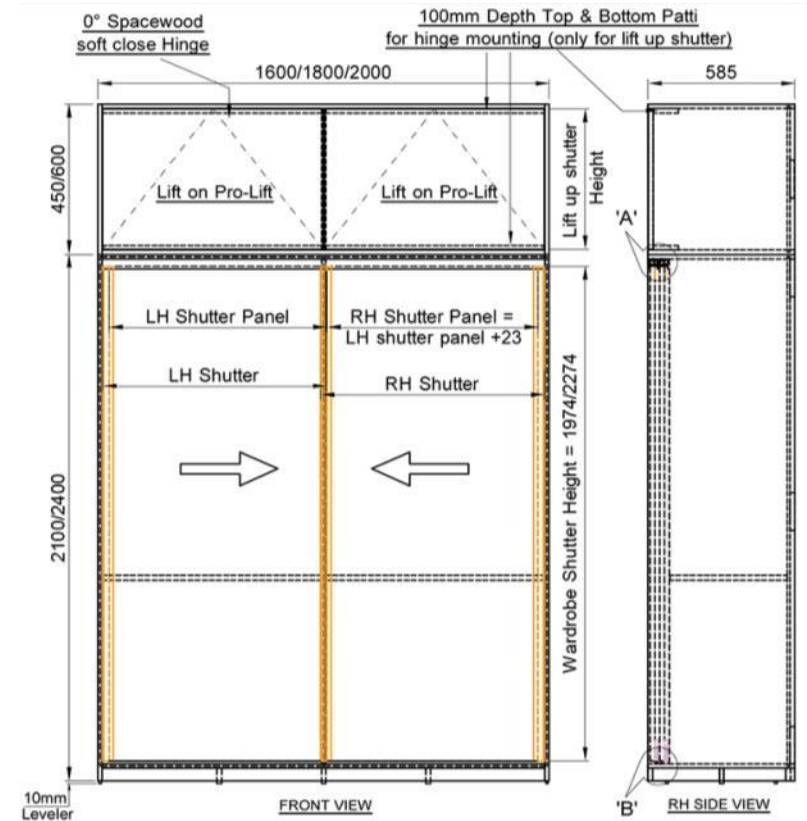

SN	ITEM	DIMENSIONS (MM)	FEATURES
1	Sliding Wardrobe	2000(W)X585(D)X2100(H)	

MAX-06: SLIDING WARDROBE VERTICAL PULL HANDLE:

*Vertical Pull Handle,
Sleek Metal Handle Section
Finish:
Anodizing or Powder Coating.*

SN	ITEM	DIMENSIONS (MM)	FEATURES
1	<i>Sliding Wardrobe</i>	2000(W)X585(D)X2100(H)	
2	<i>Wardrobe Loft</i>	2000(W)X585(D)X600(H)	

MAX-06: 2D SLIDING WR: 2P (WITH LOFT- LIFT-UP SHUTTERS)

Color: Shadow Oak & Basalt Gray

SN	ITEM	DIMENSIONS (MM)	FEATURES
1	<i>Sliding Wardrobe</i>	2000(W)X585(D)X2100(H)	
2	<i>Wardrobe Loft</i>	2000(W)X585(D)X600(H)	

MAX-06: 2D SLIDING WR: 3P

Color: Irish Cream & Driftwood

SN	ITEM	DIMENSIONS (MM)	FEATURES
1	Sliding Wardrobe	2000(W)X585(D)X2100(H)	

MAX-06: 2D SLIDING WR: DRAWING WITH LOFT UNIT

SN	ITEM	DIMENSIONS (MM)	FEATURES
1	Sliding Wardrobe	1600/1800/2000(W)X585(D)X2100/2400(H)	
2	Wardrobe Loft	1600/1800/2000(W)X585(D)X450/600(H)	

MAX-06: 3D SLIDING WR: 1P