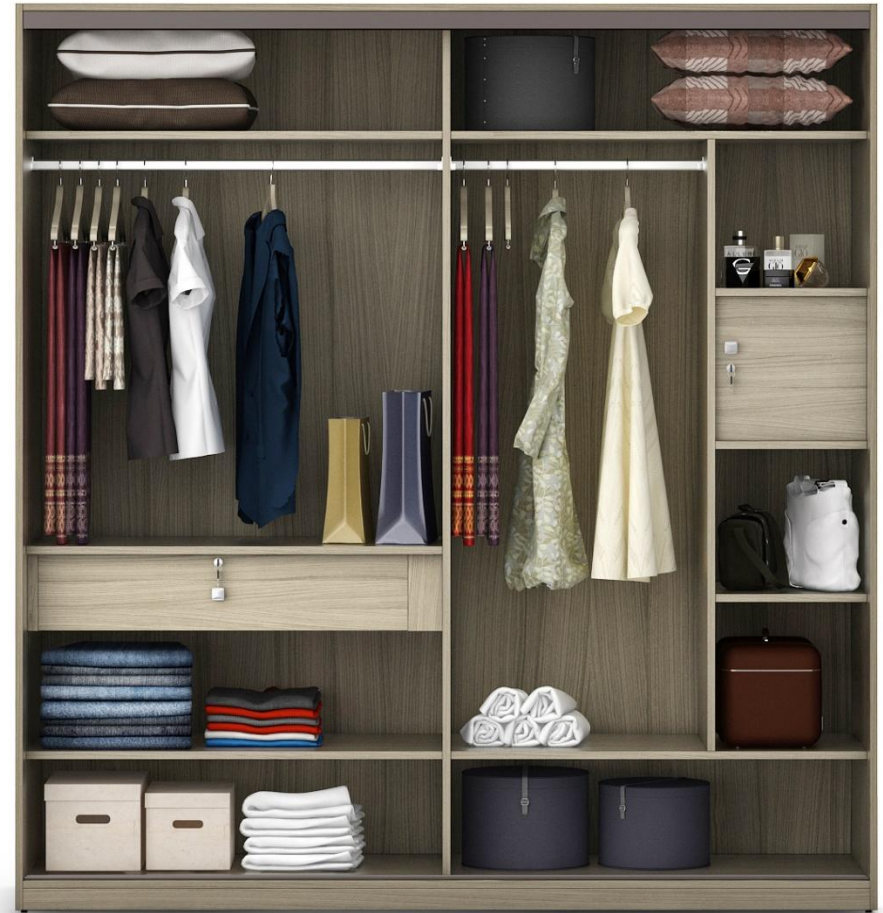

SN	ITEM	DIMENSIONS (MM)	FEATURES
1	Sliding Wardrobe	2000(W)X585(D)X2100(H)