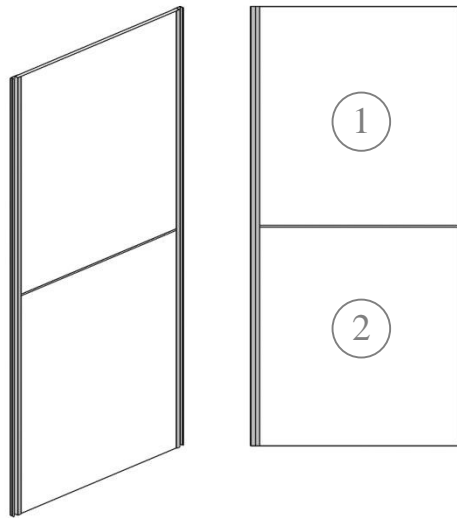

SPACEWOOD

Modern Living Furniture

MAX-06 SLIDING WARDROBE

MAX-06: SLIDING WR DOOR TYPE:

Decorative Aluminium or Plastic Profile/ Section can be used in single Piece panel shutter (Optional as per design requirement)

1 PIECE DOOR (1P)

2 PIECE DOOR (2P)

3 PIECE DOOR (3P)

MAX-06: SLIDING WR INTERNAL OPTIONS- A, B & C

*Gallery Shelf - Pull out shelf
(Optional)*

WARDROBE INTERNAL OPTIONS:

For 2D and 3D Sliding wardrobe, internal can be any combination from Options A, B & C as per the requirement.

SN	ITEM	DIMENSIONS (MM)	FEATURES
1	Sliding Wardrobe	2000(W)X585(D)X2100(H)	

MAX-06: SLIDING WARDROBE VERTICAL PULL HANDLE:

*Vertical Pull Handle,
Sleek Metal Handle Section
Finish:
Anodizing or Powder Coating.*