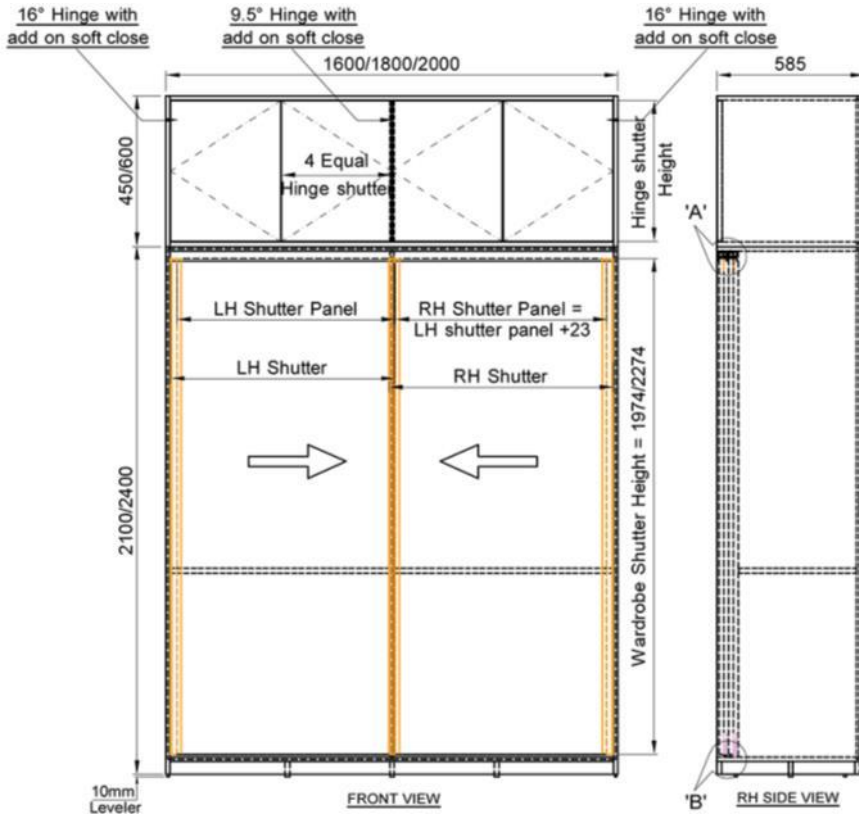

SN	ITEM	DIMENSIONS (MM)	FEATURES
1	<i>Sliding Wardrobe</i>	2000(W)X585(D)X2100(H)	
2	<i>Wardrobe Loft</i>	2000(W)X585(D)X600(H)	

MAX-06: 2D SLIDING WR: 2P (WITH LOFT- LIFT-UP SHUTTERS)

Color: Shadow Oak & Basalt Gray

SN	ITEM	DIMENSIONS (MM)	FEATURES
1	<i>Sliding Wardrobe</i>	2000(W)X585(D)X2100(H)	
2	<i>Wardrobe Loft</i>	2000(W)X585(D)X600(H)	

MAX-06: 2D SLIDING WR: 3P

Color: Irish Cream & Driftwood

SN	ITEM	DIMENSIONS (MM)	FEATURES
1	Sliding Wardrobe	2000(W)X585(D)X2100(H)	

MAX-06: 2D SLIDING WR: DRAWING WITH LOFT UNIT

SN	ITEM	DIMENSIONS (MM)	FEATURES
1	Sliding Wardrobe	1600/1800/2000(W)X585(D)X2100/2400(H)	
2	Wardrobe Loft	1600/1800/2000(W)X585(D)X450/600(H)	

MAX-06: 3D SLIDING WR: 1P

Color: HG Cashmere & Driftwood

SN	ITEM	DIMENSIONS (MM)	FEATURES
1	Sliding Wardrobe	2400(W)X585(D)X2400(H)	

MAX-06: 3D SLIDING INTERNAL:

Color: Driftwood

WARDROBE CARCASS COLOR OPTIONS:

DRIFT WOOD

BRONZE WALNUT