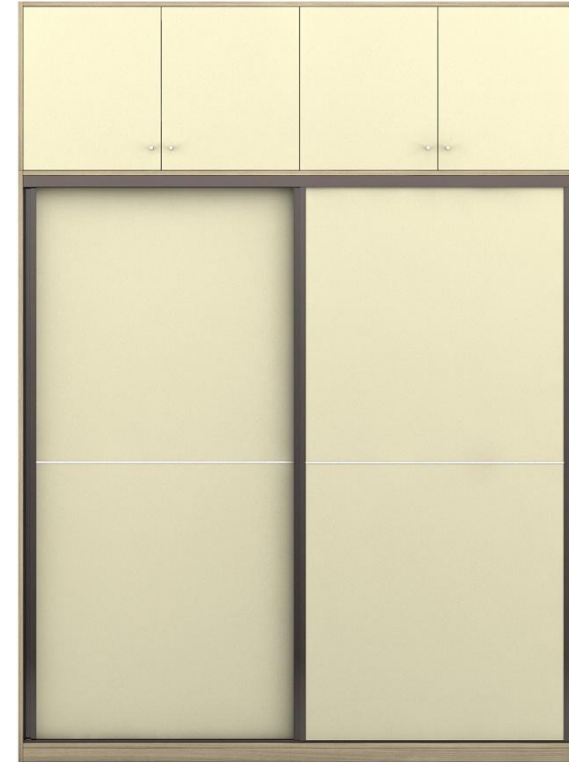

MAX-06: 2D SLIDING WR: 1P (WITH LOFT- HINGED SHUTTERS)

Color: Irish Cream & Driftwood

SN	ITEM	DIMENSIONS (MM)	FEATURES
1	<i>Sliding Wardrobe</i>	2000(W)X585(D)X2100(H)	
2	<i>Wardrobe Loft</i>	2000(W)X585(D)X600(H)