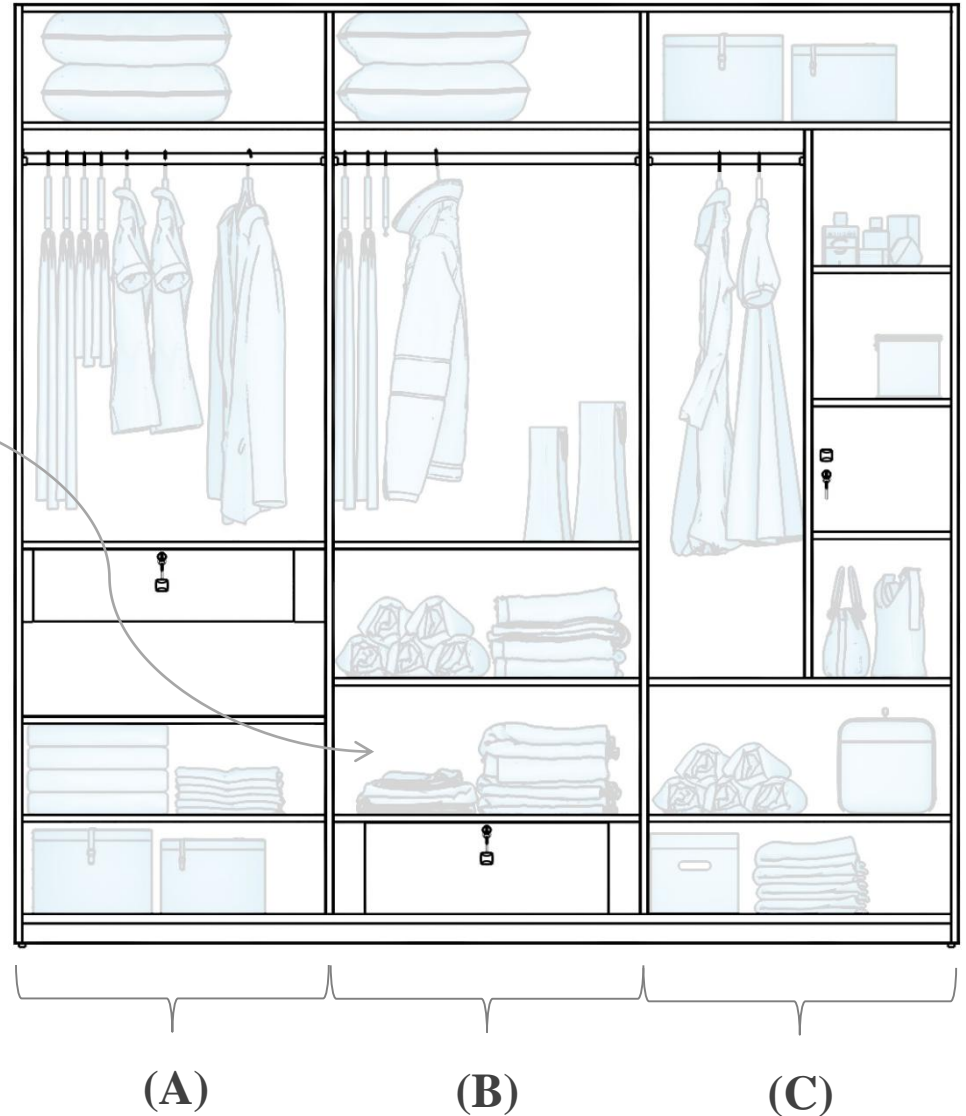

1 PIECE DOOR (1P)

2 PIECE DOOR (2P)

3 PIECE DOOR (3P)

MAX-06: SLIDING WR INTERNAL OPTIONS- A, B & C

*Gallery Shelf - Pull out shelf
(Optional)*

WARDROBE INTERNAL OPTIONS:

For 2D and 3D Sliding wardrobe, internal can be any combination from Options A, B & C as per the requirement.

SN	ITEM	DIMENSIONS (MM)	FEATURES
1	Sliding Wardrobe	2000(W)X585(D)X2100(H)	

MAX-06: SLIDING WARDROBE VERTICAL PULL HANDLE:

*Vertical Pull Handle,
Sleek Metal Handle Section
Finish:
Anodizing or Powder Coating.*