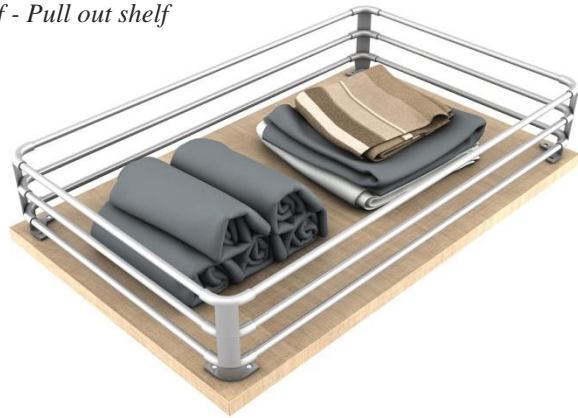

SPACEWOOD

Modern Living Furniture

MAX-06 SLIDING WARDROBE

MAX-06: SLIDING WR DOOR TYPE:

Decorative Aluminium or Plastic Profile/ Section can be used in single Piece panel shutter (Optional as per design requirement)

1 PIECE DOOR (1P)

2 PIECE DOOR (2P)

3 PIECE DOOR (3P)

MAX-06: SLIDING WR INTERNAL OPTIONS- A, B & C

*Gallery Shelf - Pull out shelf
(Optional)*

WARDROBE INTERNAL OPTIONS:

For 2D and 3D Sliding wardrobe, internal can be any combination from Options A, B & C as per the requirement.

MAX-06: SLIDING WR CARCASS COLOR OPTIONS:

WARDROBE CARCASS COLOR OPTIONS:

DRIFT WOOD

BRONZE WALNUT

NATURAL TEAK

FUMED OAK

MAX-06: 2D SLIDING WR: 1P

Color: Irish Cream & Driftwood

SN	ITEM	DIMENSIONS (MM)	FEATURES
1	Sliding Wardrobe	2000(W)X585(D)X2100(H)	

MAX-06: SLIDING WARDROBE VERTICAL PULL HANDLE:

*Vertical Pull Handle,
Sleek Metal Handle Section
Finish:
Anodizing or Powder Coating.*