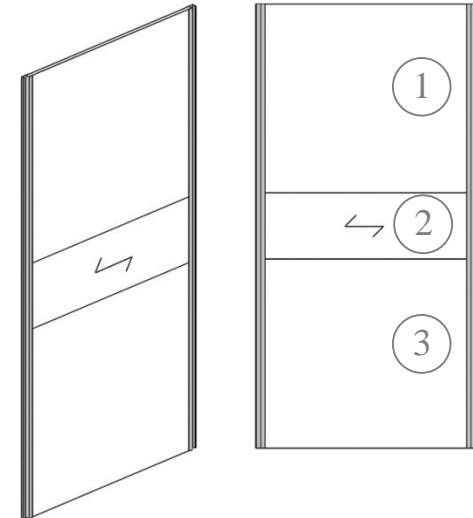

SPACEWOOD

Modern Living Furniture

MAX-06 SLIDING WARDROBE

MAX-06: SLIDING WR DOOR TYPE:

Decorative Aluminium or Plastic Profile/ Section can be used in single Piece panel shutter (Optional as per design requirement)

1 PIECE DOOR (1P)

2 PIECE DOOR (2P)

3 PIECE DOOR (3P)

MAX-06: SLIDING WR INTERNAL OPTIONS- A, B & C

*Gallery Shelf - Pull out shelf
(Optional)*

WARDROBE INTERNAL OPTIONS:

For 2D and 3D Sliding wardrobe, internal can be any combination from Options A, B & C as per the requirement.

SN	ITEM	DIMENSIONS (MM)	FEATURES
1	Sliding Wardrobe	2000(W)X585(D)X2100(H)	

MAX-06: SLIDING WARDROBE VERTICAL PULL HANDLE:

*Vertical Pull Handle,
Sleek Metal Handle Section
Finish:
Anodizing or Powder Coating.*