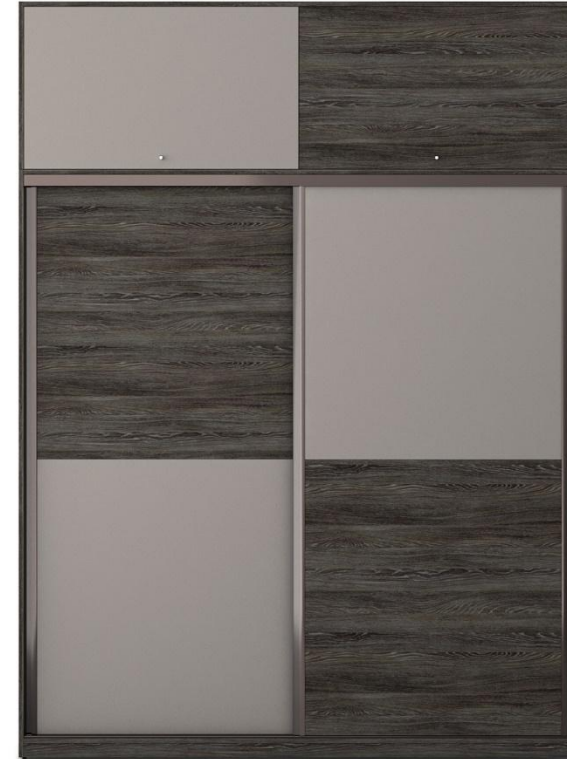

MAX-06: 2D SLIDING WR: 2P (WITH LOFT- LIFT-UP SHUTTERS)

Color: Shadow Oak & Basalt Gray

SN	ITEM	DIMENSIONS (MM)	FEATURES
1	<i>Sliding Wardrobe</i>	2000(W)X585(D)X2100(H)	
2	<i>Wardrobe Loft</i>	2000(W)X585(D)X600(H)