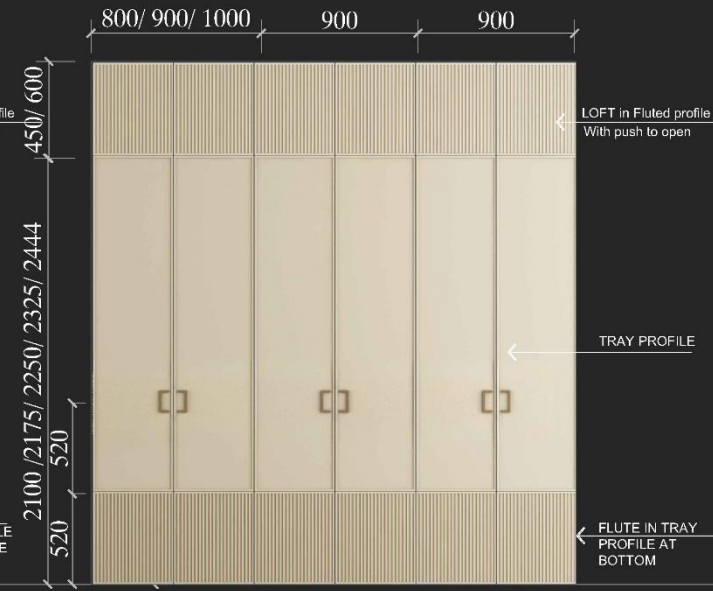

FWR - 50 C

(Tray Fluted wardrobe with LOFT push to open)

SECTIONAL DETAIL OF SHUTTER - A

SECTIONAL DETAIL OF SHUTTER - B

- |                                                                                                                                               |                                                                                                                                                           |                                                                                                                                                 |
|-----------------------------------------------------------------------------------------------------------------------------------------------|-----------------------------------------------------------------------------------------------------------------------------------------------------------|-------------------------------------------------------------------------------------------------------------------------------------------------|
| <p>1   FLUTED AND TRAY PROFILE SURFACE PROPORTION WILL REMAIN CONSTANT</p> <p>4   LOFT CAN BE IN TRAY OR FLUTED PROFILE WITH PUSH TO OPEN</p> | <p>2   SHUTTER FINISH - PERFECT TOUCH / MATT MEMBRANE</p> <p>5   HEIGHT OF BOTTOM FLUTE WILL BE CONSTANT IRRESPECTIVE OF DIFFERENT HEIGHT OF WARDROBE</p> | <p>3   ONLY TWO EXTERNAL DRAWER IS POSSIBLE IN THIS DESIGN WITH SURFACE MOUNTED HANDLE</p> <p>6   THIS DESIGN IS POSSIBLE ONLY IN HINGED WR</p> |
|-----------------------------------------------------------------------------------------------------------------------------------------------|-----------------------------------------------------------------------------------------------------------------------------------------------------------|-------------------------------------------------------------------------------------------------------------------------------------------------|