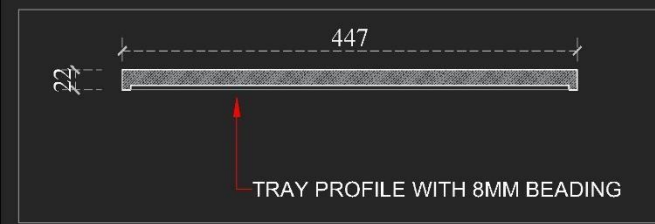

SECTIONAL DETAIL OF SHUTTER - A