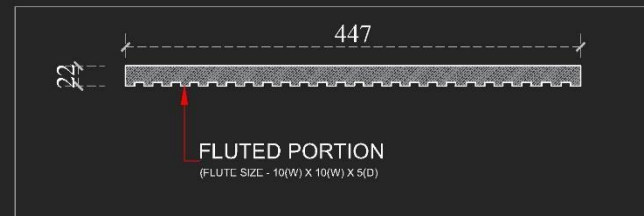

SECTIONAL DETAIL OF SHUTTER - B

1 | FLUTED AND FLAT SURFACE HEIGHT WILL REMAIN CONSTANT 4 | LOFT WILL HAVE PLAIN AND FLUTED PROFILE WITH PUSH TO OPEN .	2 | SHUTTER FINISH - PERFECT TOUCH / MATT MEMBRANE 5 | HEIGHT OF TONY HANDLE WILL BE CONSTANT IRRESPECTIVE OF DIFFERENT HEIGHT OF WARDROBE	3 | ONLY TWO EXTERNAL DRAWER IS POSSIBLE IN THIS DESIGN WITH KNOBS 6 | THIS DESIGN IS POSSIBLE ONLY IN HINGED WR