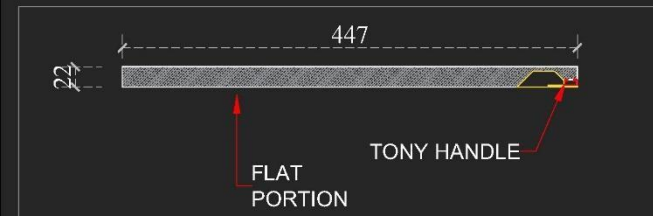

**FWR - 20 C**  
(Fluted wardrobe with LOFT with push to open mechanism)

SECTIONAL DETAIL OF SHUTTER - A

SECTIONAL DETAIL OF SHUTTER - B

- |                                                                                                                                       |                                                                                                                                                          |                                                                                                                                |
|---------------------------------------------------------------------------------------------------------------------------------------|----------------------------------------------------------------------------------------------------------------------------------------------------------|--------------------------------------------------------------------------------------------------------------------------------|
| <p>1   FLUTED AND FLAT SURFACE HEIGHT WILL REMAIN CONSTANT</p> <p>4   LOFT WILL HAVE PLAIN AND FLUTED PROFILE WITH PUSH TO OPEN .</p> | <p>2   SHUTTER FINISH - PERFECT TOUCH / MATT MEMBRANE</p> <p>5   HEIGHT OF TONY HANDLE WILL BE CONSTANT IRRESPECTIVE OF DIFFERENT HEIGHT OF WARDROBE</p> | <p>3   ONLY TWO EXTERNAL DRAWER IS POSSIBLE IN THIS DESIGN WITH KNOBS</p> <p>6   THIS DESIGN IS POSSIBLE ONLY IN HINGED WR</p> |
|---------------------------------------------------------------------------------------------------------------------------------------|----------------------------------------------------------------------------------------------------------------------------------------------------------|--------------------------------------------------------------------------------------------------------------------------------|