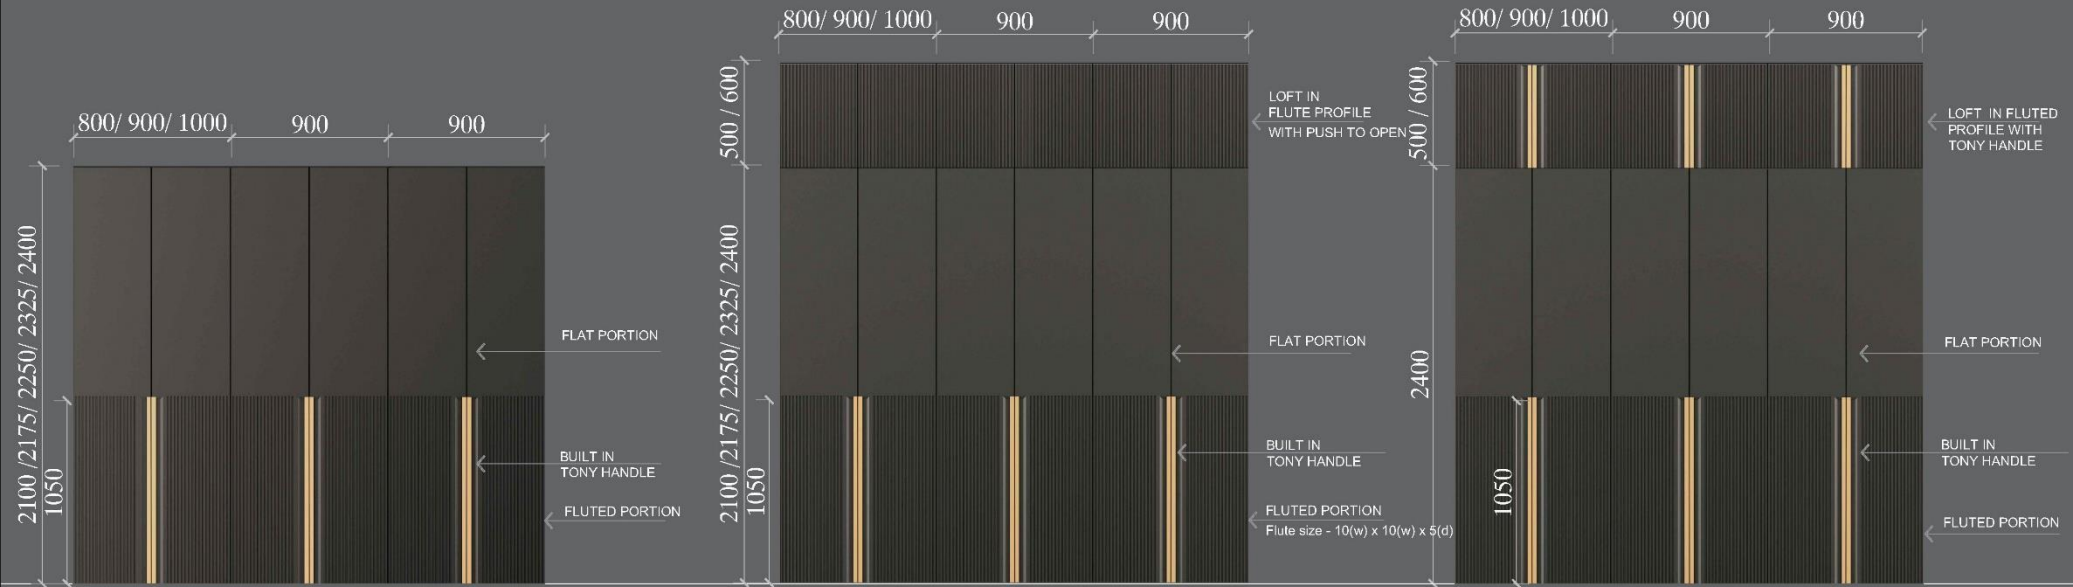

FWR - 30 (NO EXTERNAL DRAWERS IN THIS DESIGN)

SHUTTER DESIGN PARAMETERS

FWR - 30 A

(Fluted wardrobe with built in Tony handle)

FWR - 30 B

(Fluted wardrobe with built in Tony handle and LOFT with partially fluted design)

FWR - 30 C

(Fluted wardrobe with built in Tony handle and LOFT with fully fluted design)