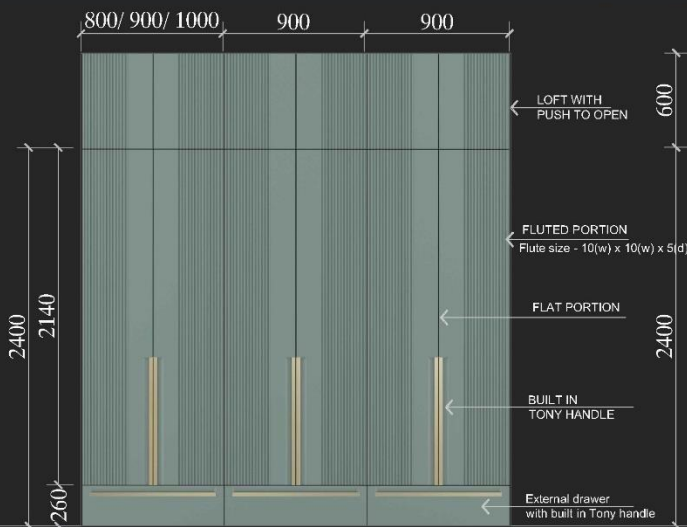

# FLUTE

WARDROBE SERIES

FWR 10

Membrane - PT Marine with Tony handle @ gold finish

**FWR - 10 A**

(Fluted wardrobe with built in Tony handle)

**FWR - 10 B**

(Fluted wardrobe with built in Tony handle and one external Drawer with built in tony handle)