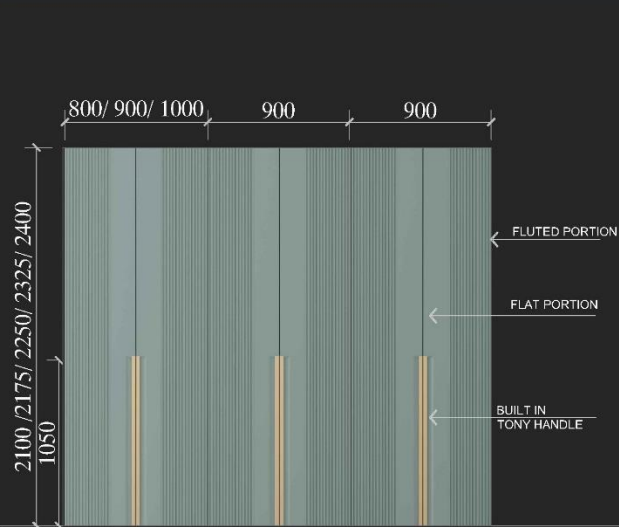

# FLUTE

WARDROBE SERIES

FWR 10

Membrane - PT Marine with Tony handle @ gold finish

**FWR - 10 A**

(Fluted wardrobe with built in Tony handle)

**FWR - 10 B**

(Fluted wardrobe with built in Tony handle and one external Drawer with built in tony handle)