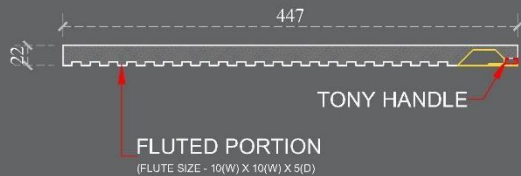

## SHUTTER DESIGN PARAMETERS

**FWR - 30 A**

(Fluted wardrobe with built in Tony handle)

**FWR - 30 B**

(Fluted wardrobe with built in Tony handle and LOFT with partially fluted design)

**FWR - 30 C**

(Fluted wardrobe with built in Tony handle and LOFT with fully fluted design)