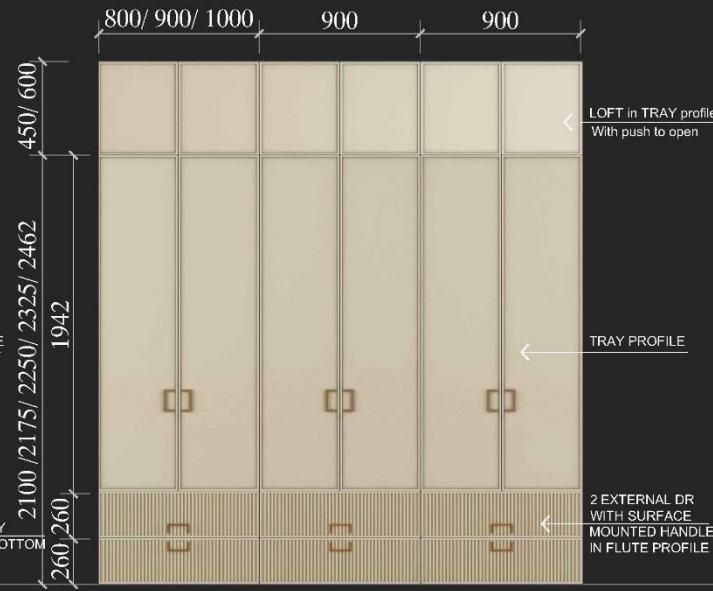

FWR 40

Membrane - PT Stone grey with Tony handle champagne finish

FWR 50

Membrane - PT Daisy with surface mounted handle

FWR - 50 A

(Tray Fluted wardrobe with surface mounted handle )

FWR - 50 B

(Tray Fluted wardrobe with two external Drawers and surface mounted handle)