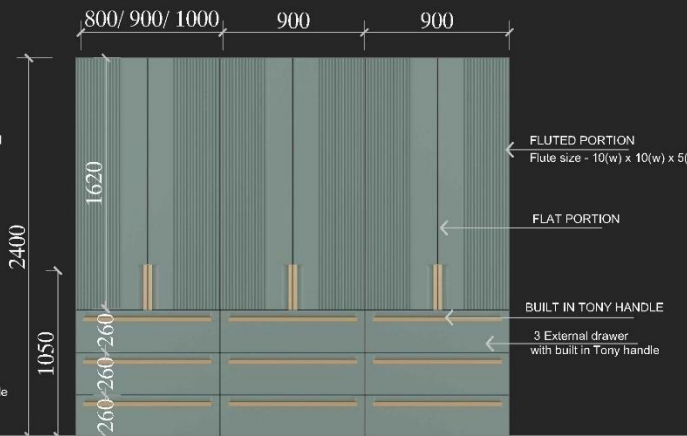

FWR - 10 E

(Fluted wardrobe with built in Tony handle and three external Drawer with built in tony handle)