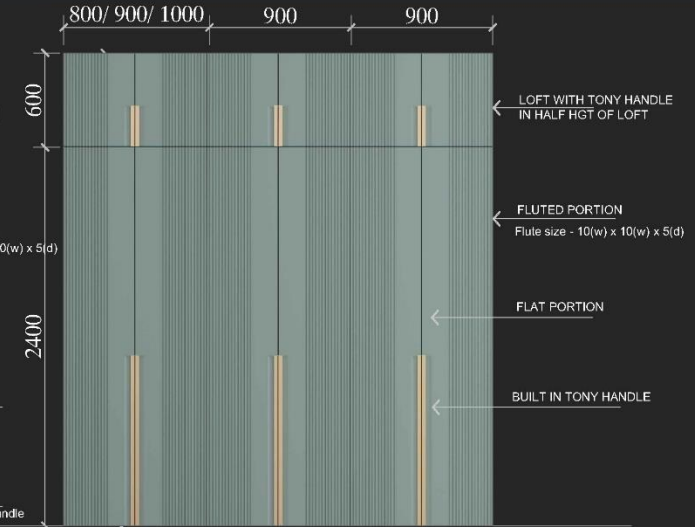

# FLUTE

WARDROBE SERIES

FWR 10

Membrane - PT Marine with Tony handle @ gold finish

**FWR - 10 A**

(Fluted wardrobe with built in Tony handle)

**FWR - 10 B**

(Fluted wardrobe with built in Tony handle and one external Drawer with built in tony handle)