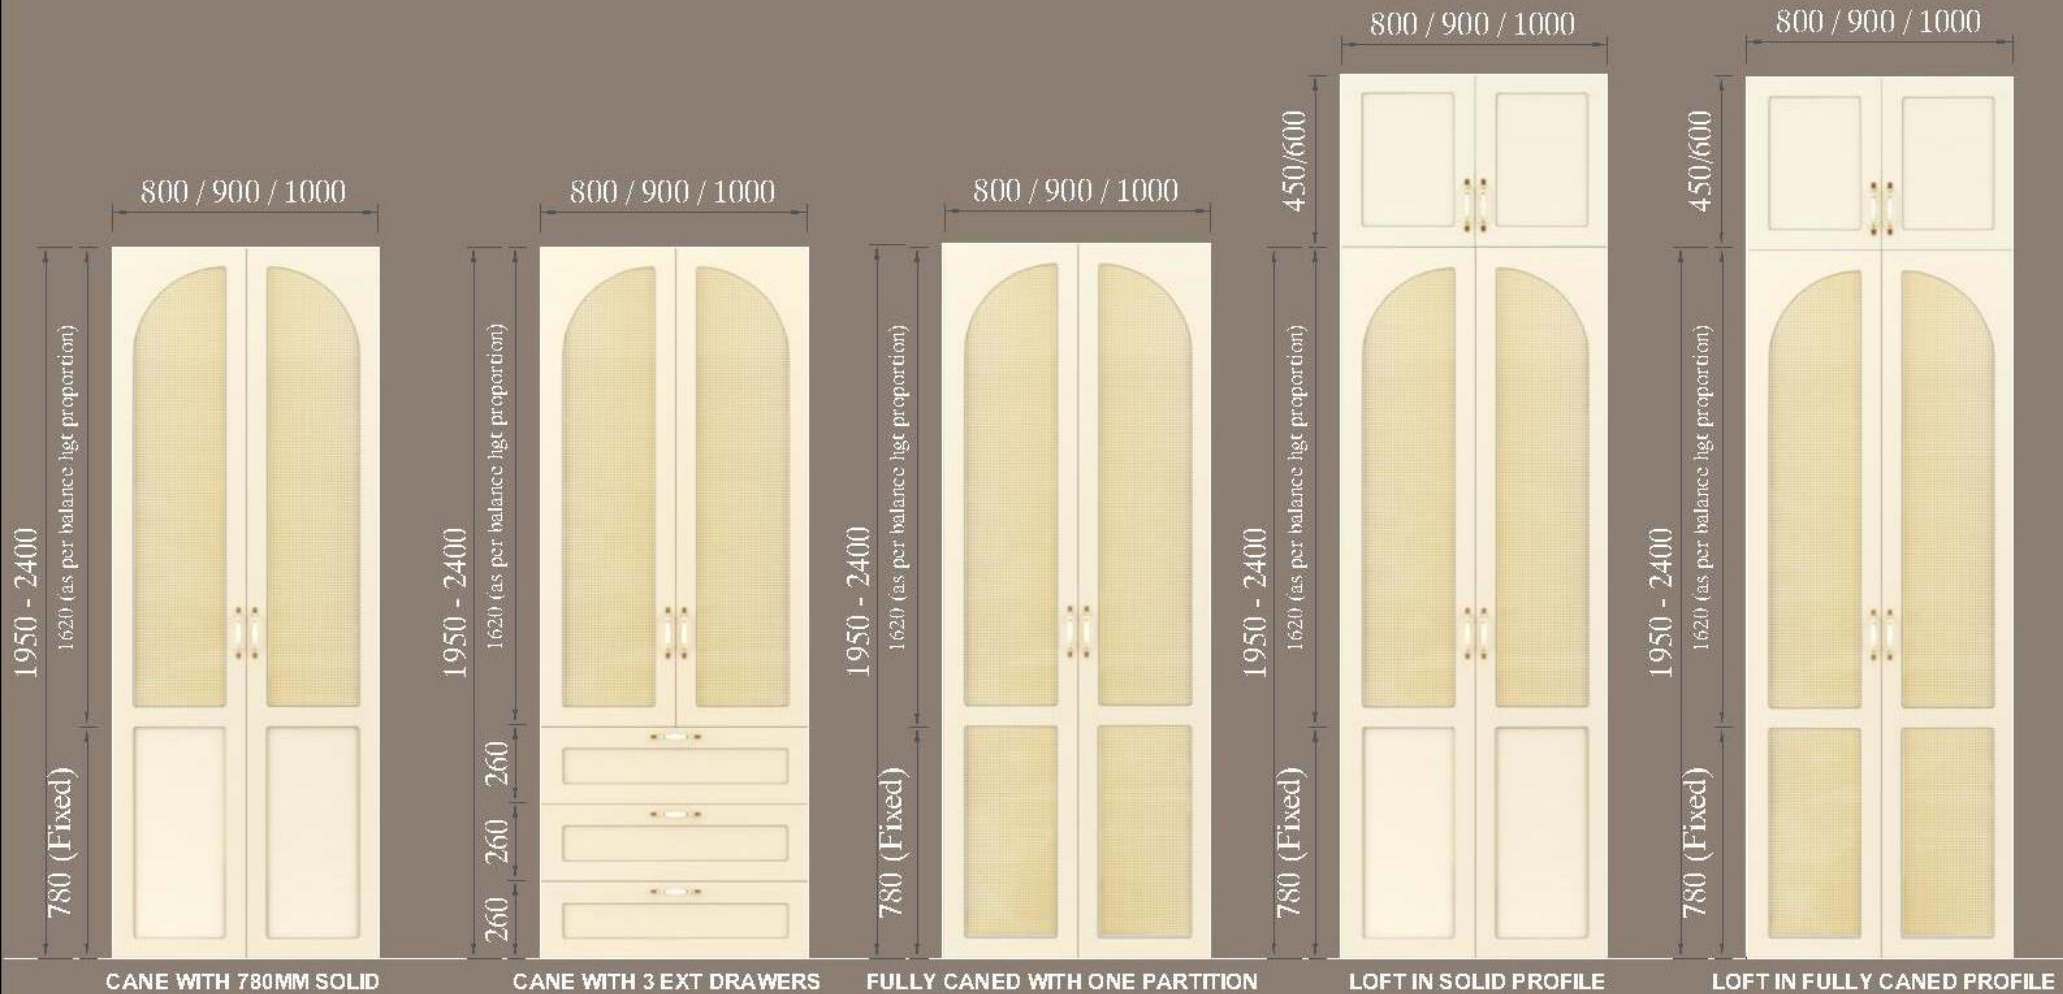

CANE CLA - 71HC

Shutter Design Parameters

CANE WITH 780MM SOLID

CANE WITH 3 EXT DRAWERS

FULLY CANED WITH ONE PARTITION

LOFT IN SOLID PROFILE

LOFT IN FULLY CANED PROFILE

1 | 22mm thk. HMR HDF

2 | Shutter Finish - MEMBRANE / PU MATT WITH CANE

3 | Proportion is as per 3 ext drawer

4 | Shown handle - Classic

5 | Outer Frame size - 70mm

6 | For 2400mm hgt - Proportion 780MM + 1620MM