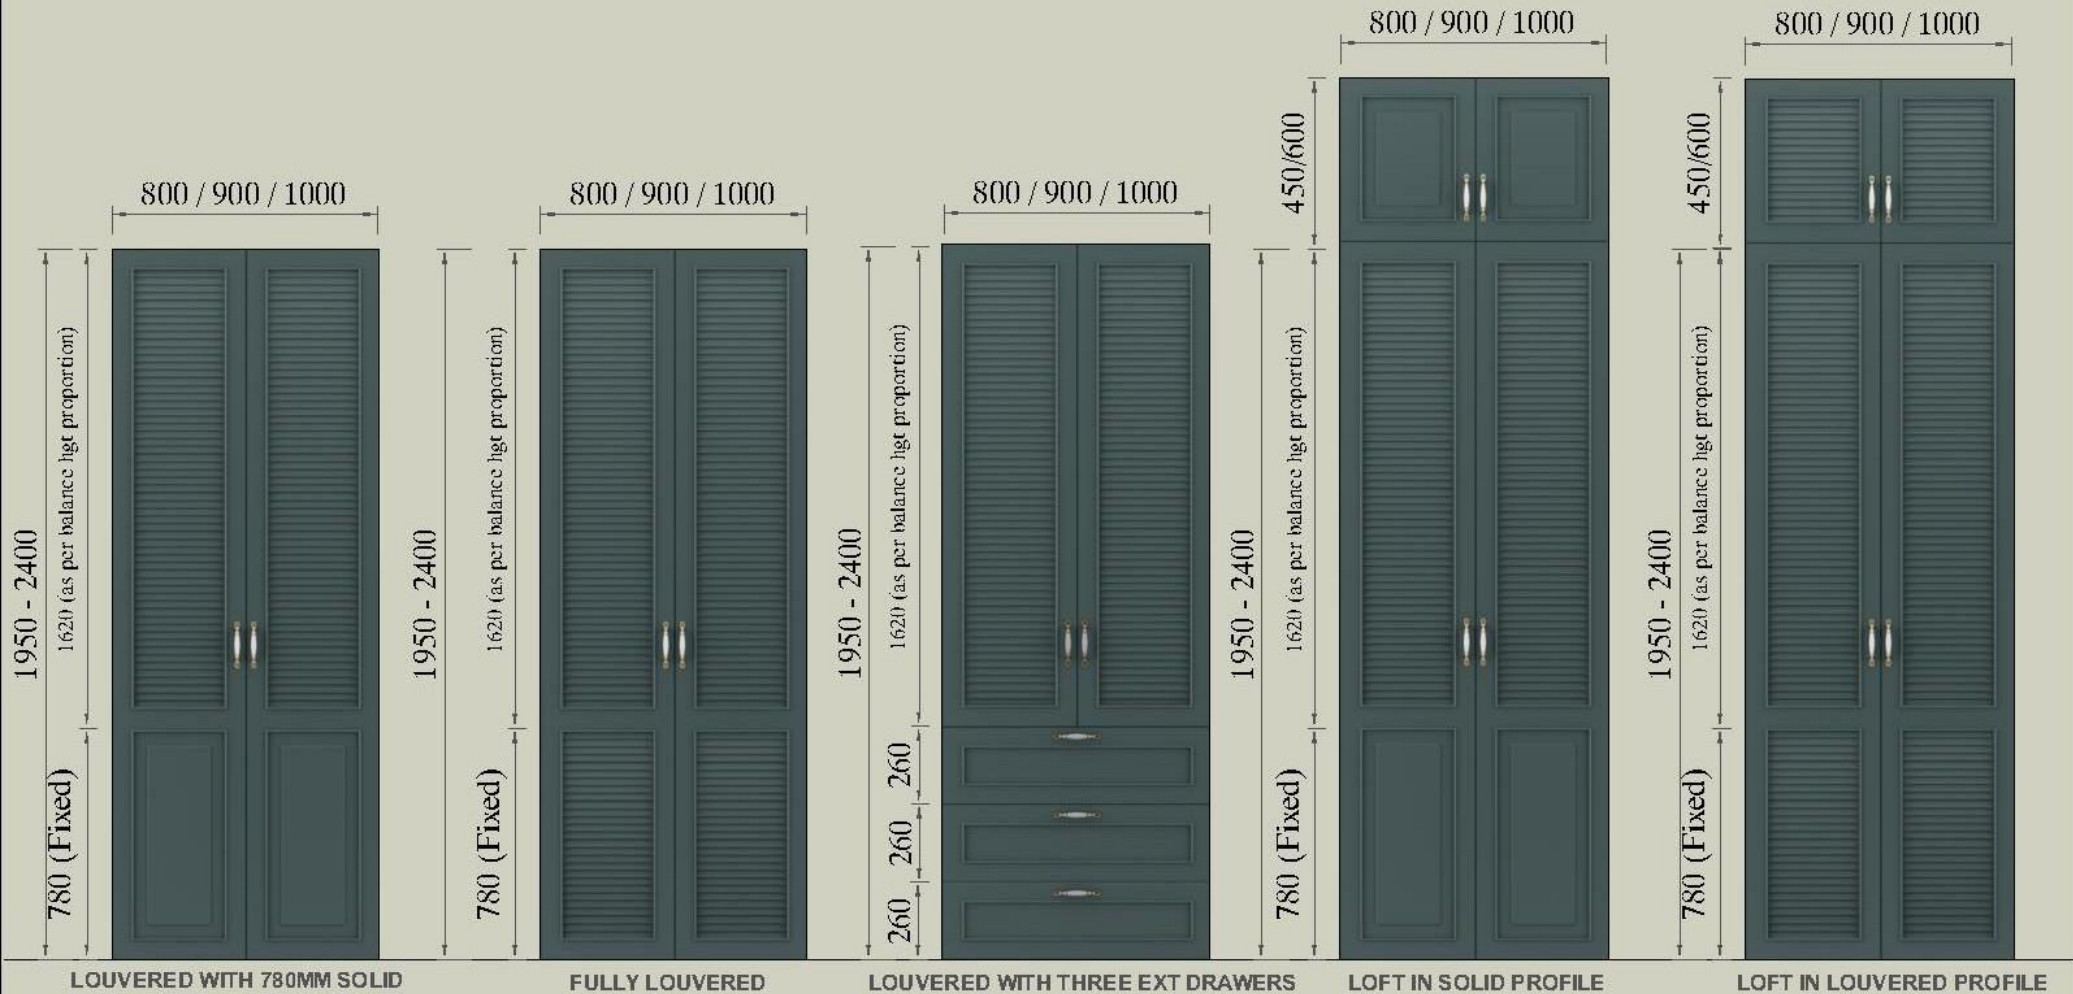

LOUVERED CZ - 10

Shutter Design Parameters

1 | 22mm thk. HMR MDF with round shape beading

2 | Shutter Finish - Perfect touch/ ESM Series Membrane

3 | Proportion is as per 3 ext drawer

4 | Shown handle - Classic

5 | Outer Frame size - 60mm

6 | For 2400mm hgt - Proportion 780MM + 1620MM