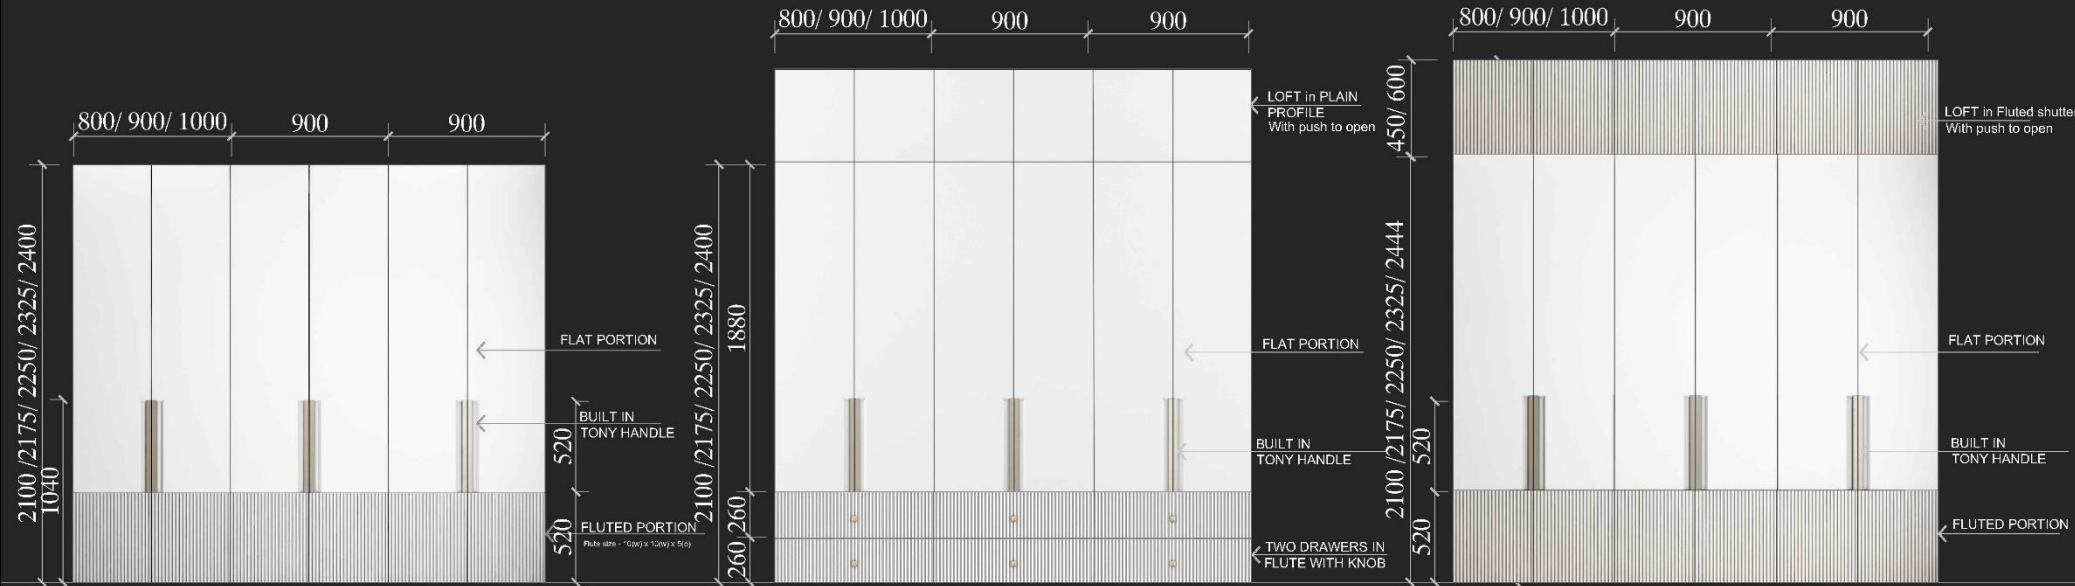

FWR - 20 A
(Fluted wardrobe with built in Tony handle)

FWR - 20 B
(Fluted wardrobe with built in Tony handle and two external Drawer with knobs)

FWR - 20 C
(Fluted wardrobe with LOFT with push to open mechanism)