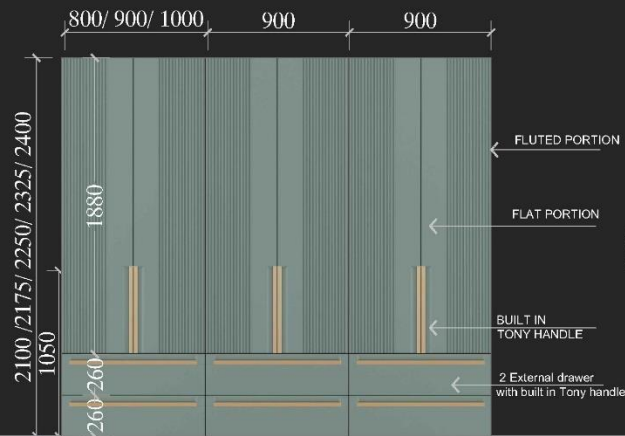

FWR - 10 D

(Fluted wardrobe with built in Tony handle and two external Drawer with built in tony handle)