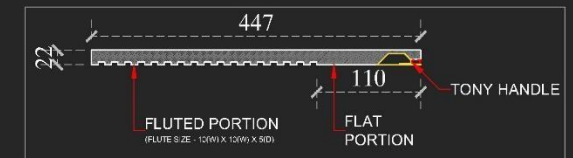

**FWR - 10 C**

(Fluted wardrobe with LOFT and built in Tony handle)

**FWR - 10 D**

(Fluted wardrobe with built in Tony handle and two external Drawer with built in tony handle)

**FWR - 10 E**

(Fluted wardrobe with built in Tony handle and three external Drawer with built in tony handle)