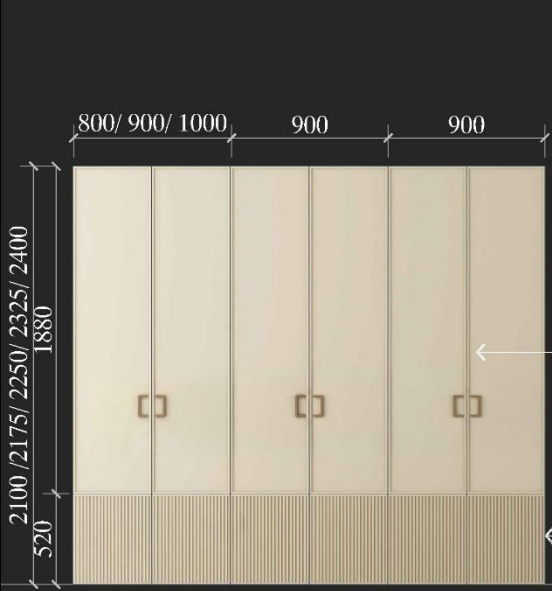

FWR - 50 A

(Tray Fluted wardrobe with surface mounted handle)