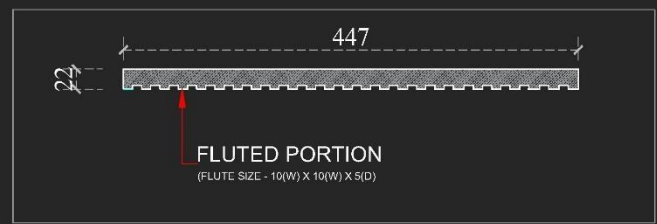

FWR - 50 C

(Tray Fluted wardrobe with LOFT push to open)

SECTIONAL DETAIL OF SHUTTER - A

SECTIONAL DETAIL OF SHUTTER - B

- |                                                                                                                                               |                                                                                                                                                           |                                                                                                                                                 |
|-----------------------------------------------------------------------------------------------------------------------------------------------|-----------------------------------------------------------------------------------------------------------------------------------------------------------|-------------------------------------------------------------------------------------------------------------------------------------------------|
| <p>1   FLUTED AND TRAY PROFILE SURFACE PROPORTION WILL REMAIN CONSTANT</p> <p>4   LOFT CAN BE IN TRAY OR FLUTED PROFILE WITH PUSH TO OPEN</p> | <p>2   SHUTTER FINISH - PERFECT TOUCH / MATT MEMBRANE</p> <p>5   HEIGHT OF BOTTOM FLUTE WILL BE CONSTANT IRRESPECTIVE OF DIFFERENT HEIGHT OF WARDROBE</p> | <p>3   ONLY TWO EXTERNAL DRAWER IS POSSIBLE IN THIS DESIGN WITH SURFACE MOUNTED HANDLE</p> <p>6   THIS DESIGN IS POSSIBLE ONLY IN HINGED WR</p> |
|-----------------------------------------------------------------------------------------------------------------------------------------------|-----------------------------------------------------------------------------------------------------------------------------------------------------------|-------------------------------------------------------------------------------------------------------------------------------------------------|